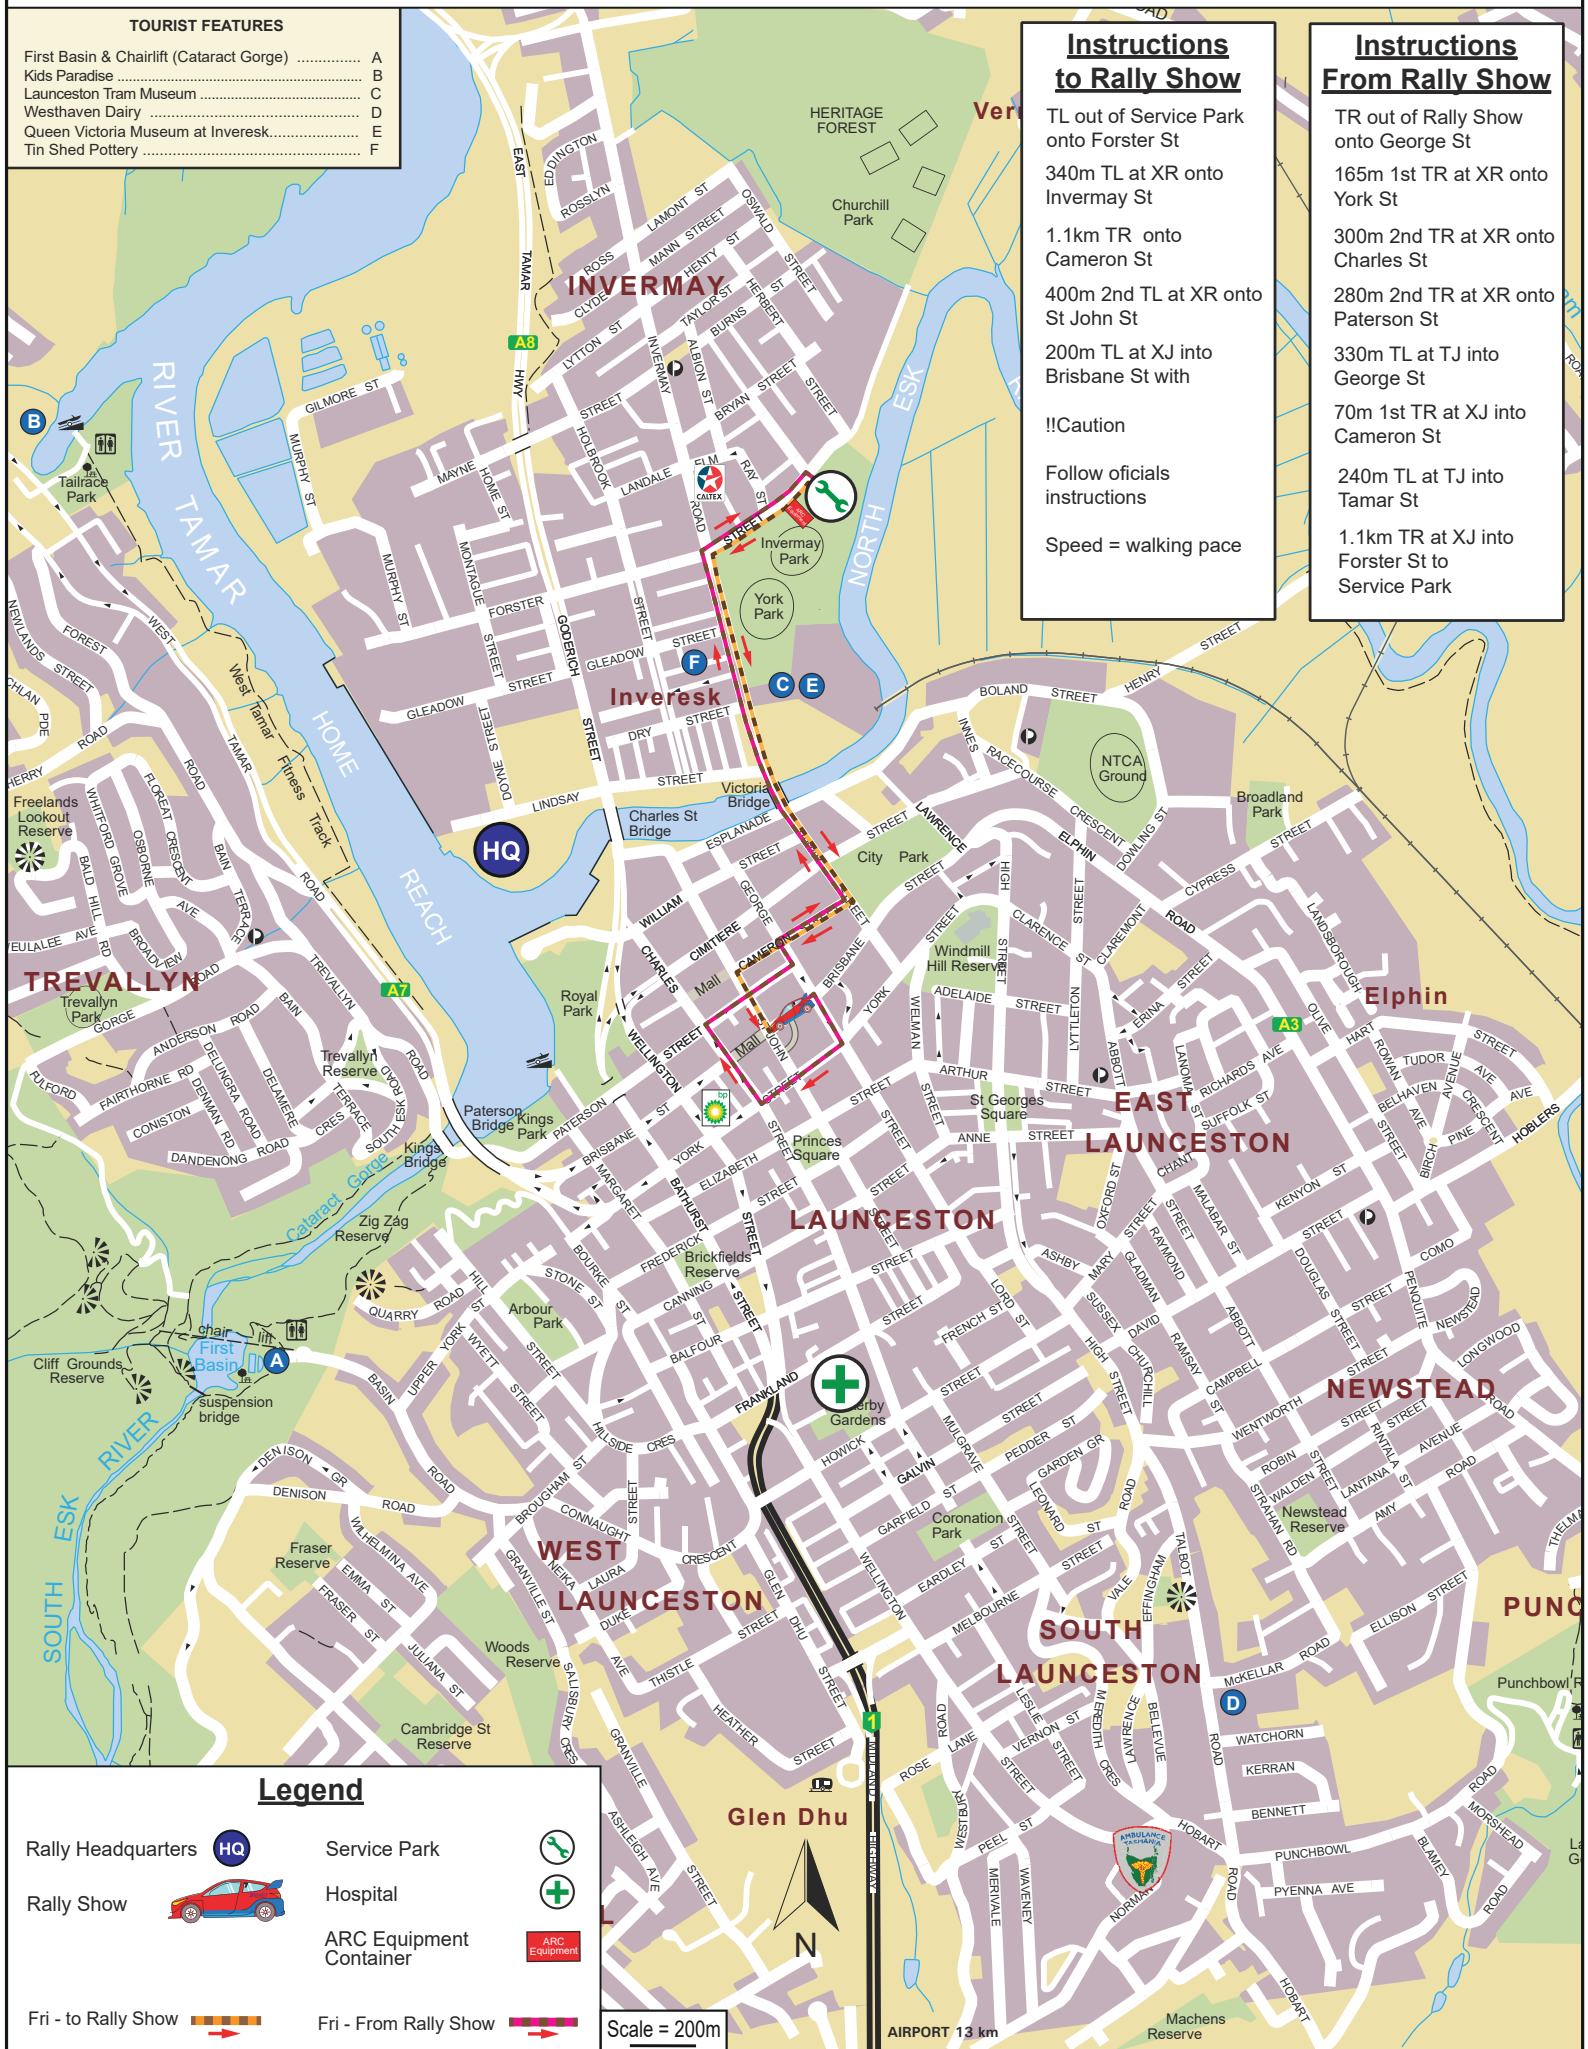

“2023 Buckby Skoda Rally Launceston, Rally Show

Friday 24th March 2023, 17:00 - 18:00

Brisbane St Mall, Launceston, entry is off St John St. see attached map, please follow these directions to and from the Rally Show.

Matt von Bertouch

Clerk of the Course

TOURIST FEATURES

First Basin & Chairlift (Cataract Gorge)	A
Kids Paradise	B
Launceston Tram Museum	C
Westhaven Dairy	D
Queen Victoria Museum at Inveresk	E
Tin Shed Pottery	F

Instructions to Rally Show

TL out of Service Park onto Forster St
 340m TL at XR onto Invermay St
 1.1km TR onto Cameron St
 400m 2nd TL at XR onto St John St
 200m TL at XJ into Brisbane St with
 !!Caution
 Follow officials instructions
 Speed = walking pace

Instructions From Rally Show

TR out of Rally Show onto George St
 165m 1st TR at XR onto York St
 300m 2nd TR at XR onto Charles St
 280m 2nd TR at XR onto Paterson St
 330m TL at TJ into George St
 70m 1st TR at XJ into Cameron St
 240m TL at TJ into Tamar St
 1.1km TR at XJ into Forster St to Service Park